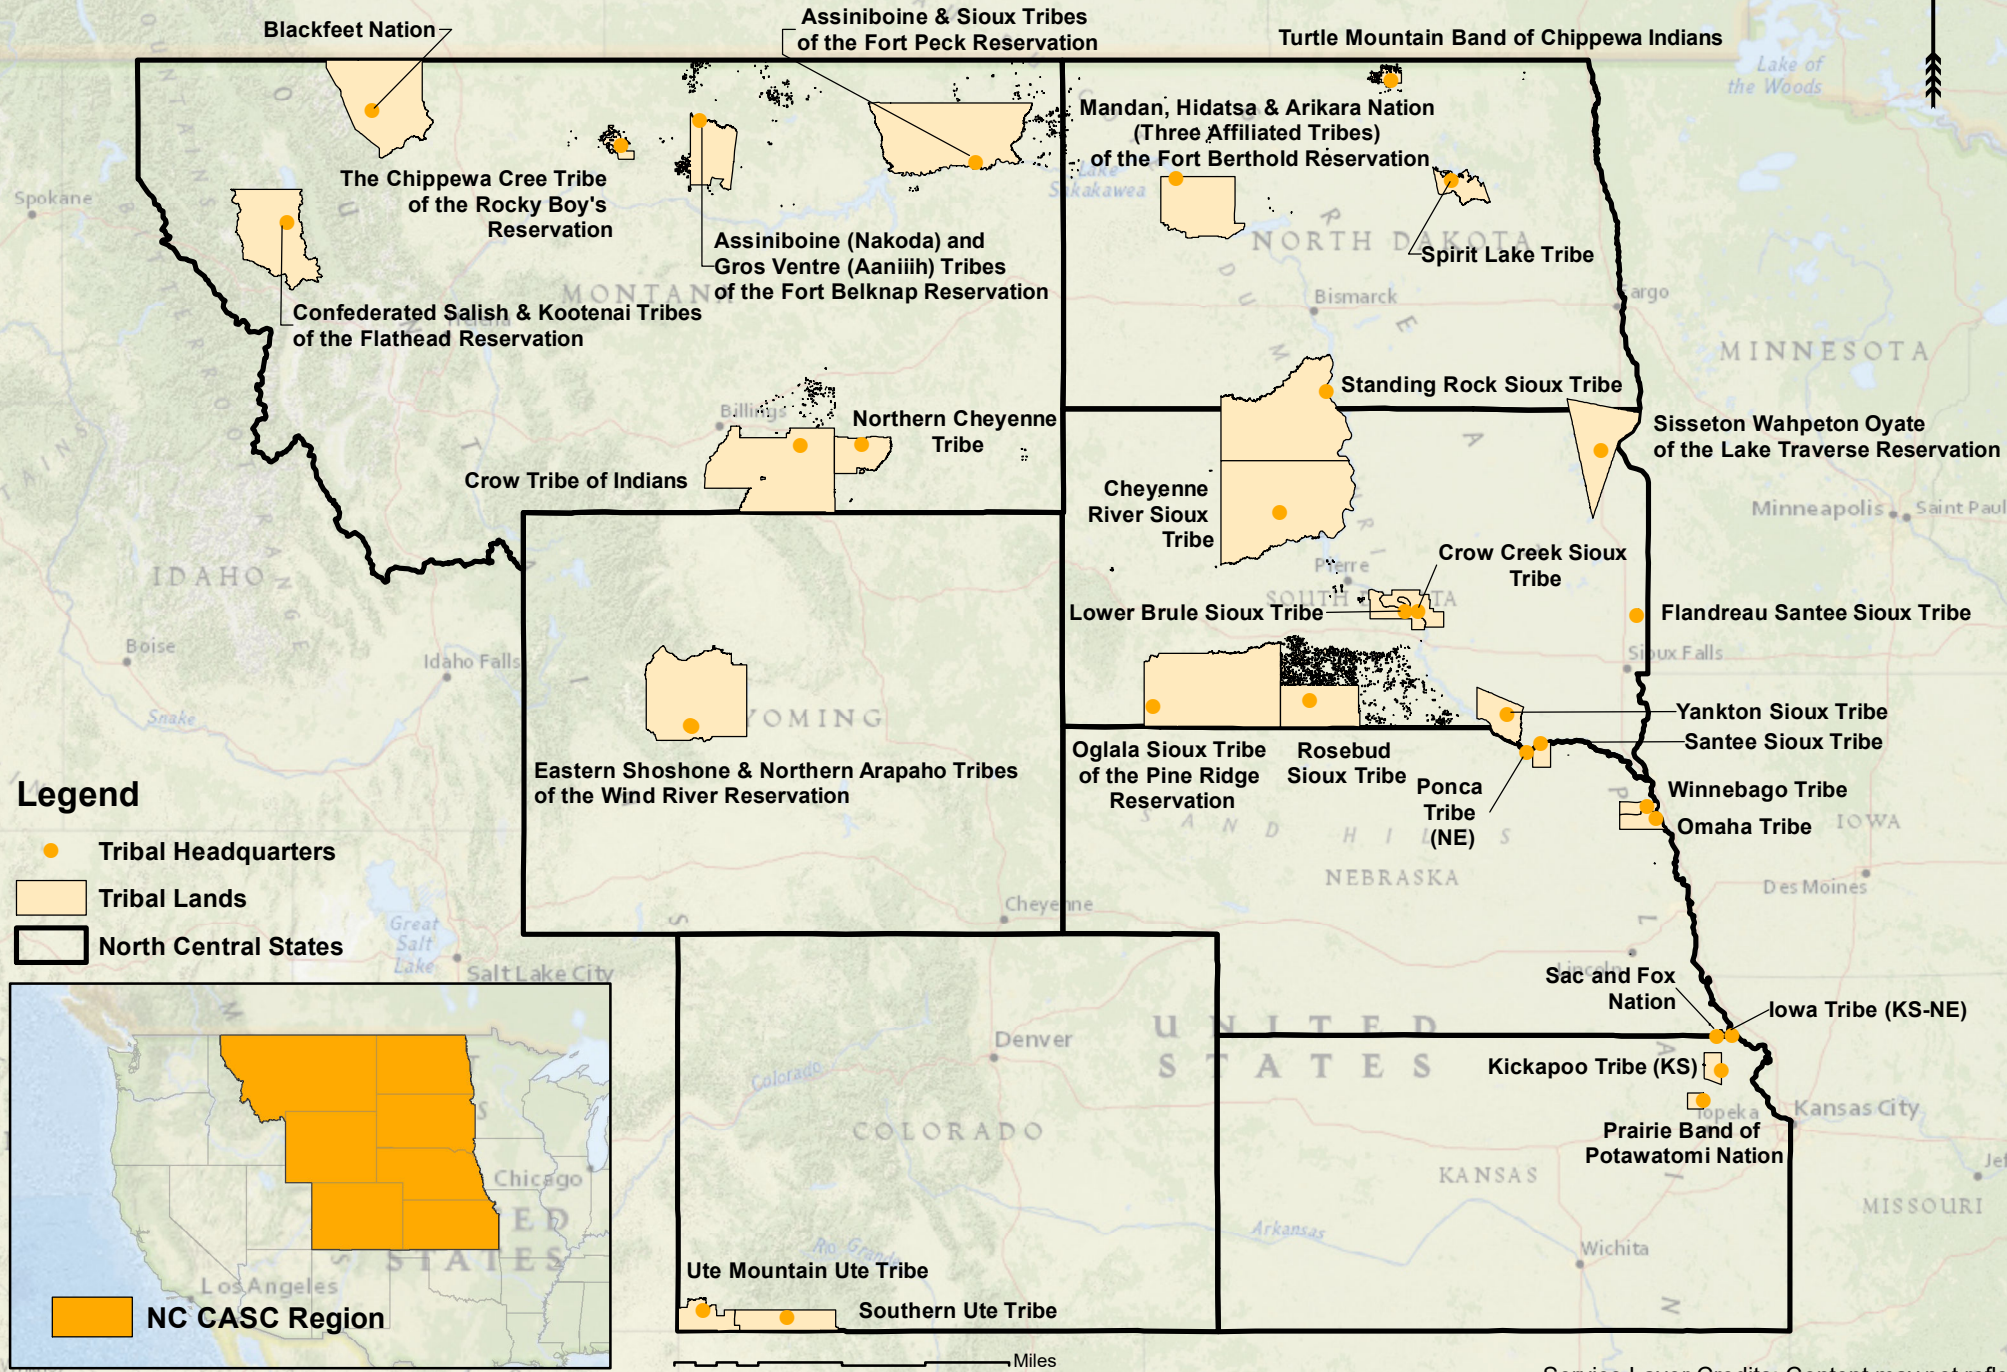

# Tribes & Reservation Lands of the North Central Region

## Legend

- Tribal Headquarters
- Tribal Lands
- North Central States

Service Layer Credits: Content may not reflect National Geographic's current map policy. Sources: National Geographic, Esri, Garmin, HERE, UNEP-WCMC, USGS, NASA, ESA, METI, NRCAN,

Sources: USA States (Generalized) Esri data updated Nov 11, 2018. Tribal Colleges NCCSC data updated Jun 4, 2015  
 CASC Consortium USGS ScienceBase-Catalog data updated Oct 22, 2018.  
 NC CASC Region USGS ScienceBase-Catalog data updated Oct 22, 2018. Projection: USA Contiguous Albers Equal Area Conic